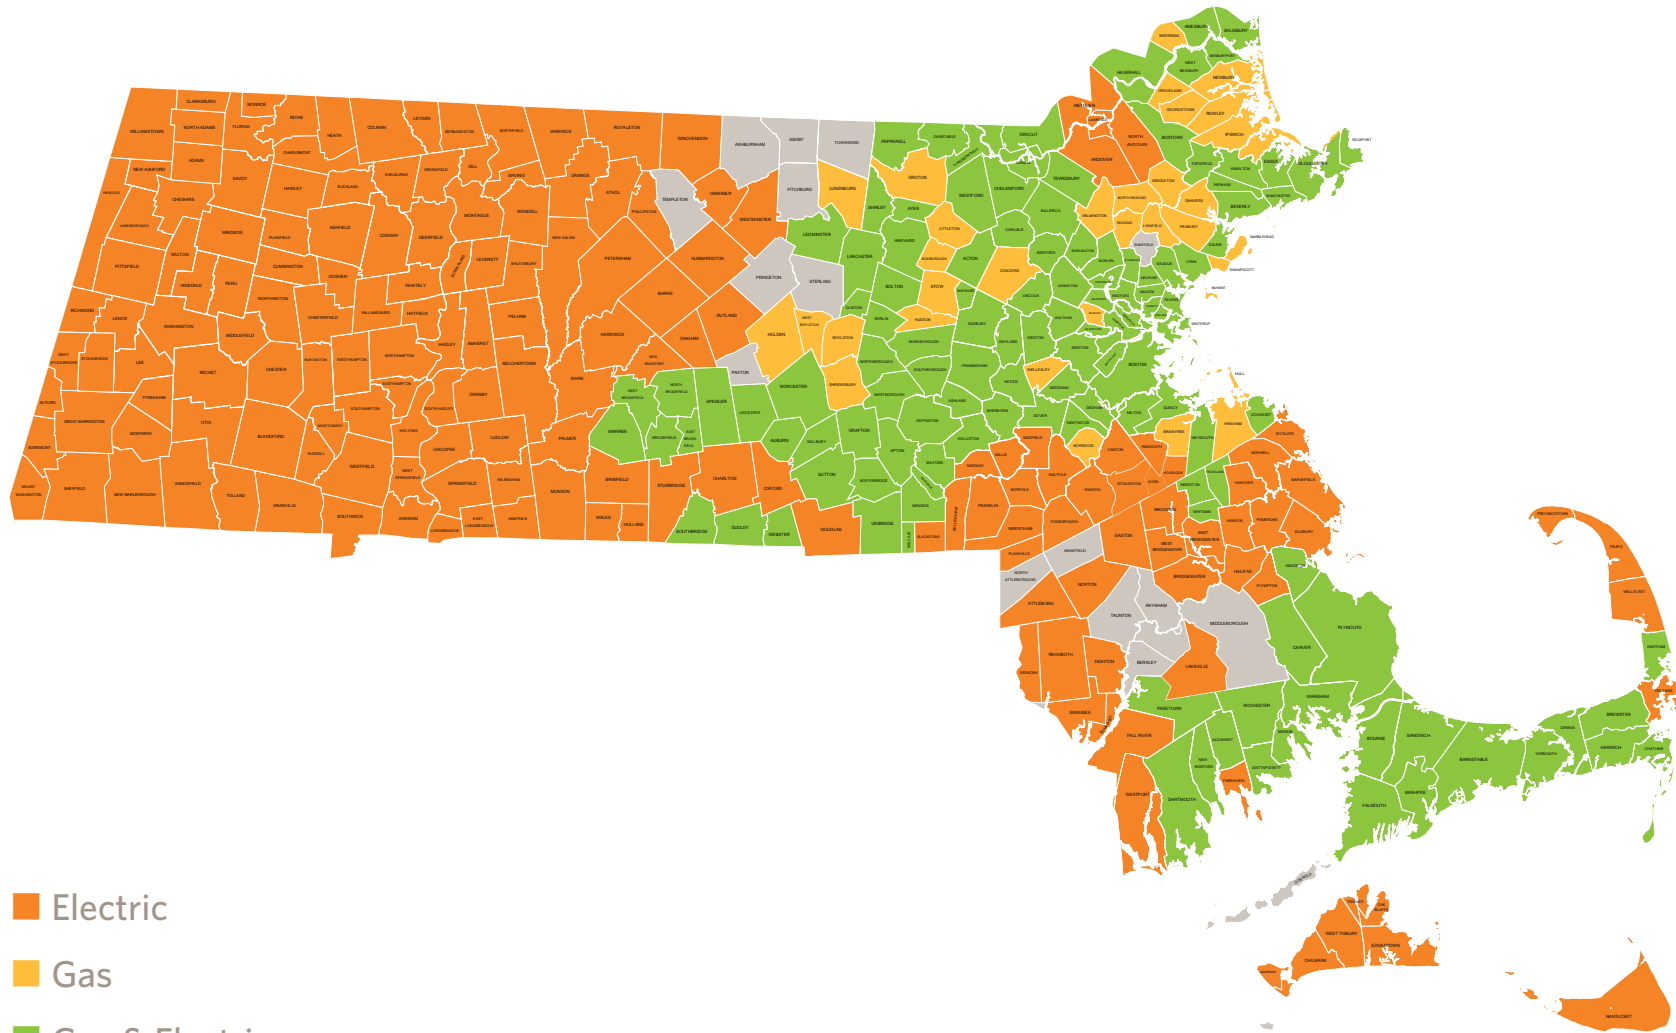

Ambit Energy Service Area: Massachusetts

- Electric
- Gas
- Gas & Electric
- Non Service Area