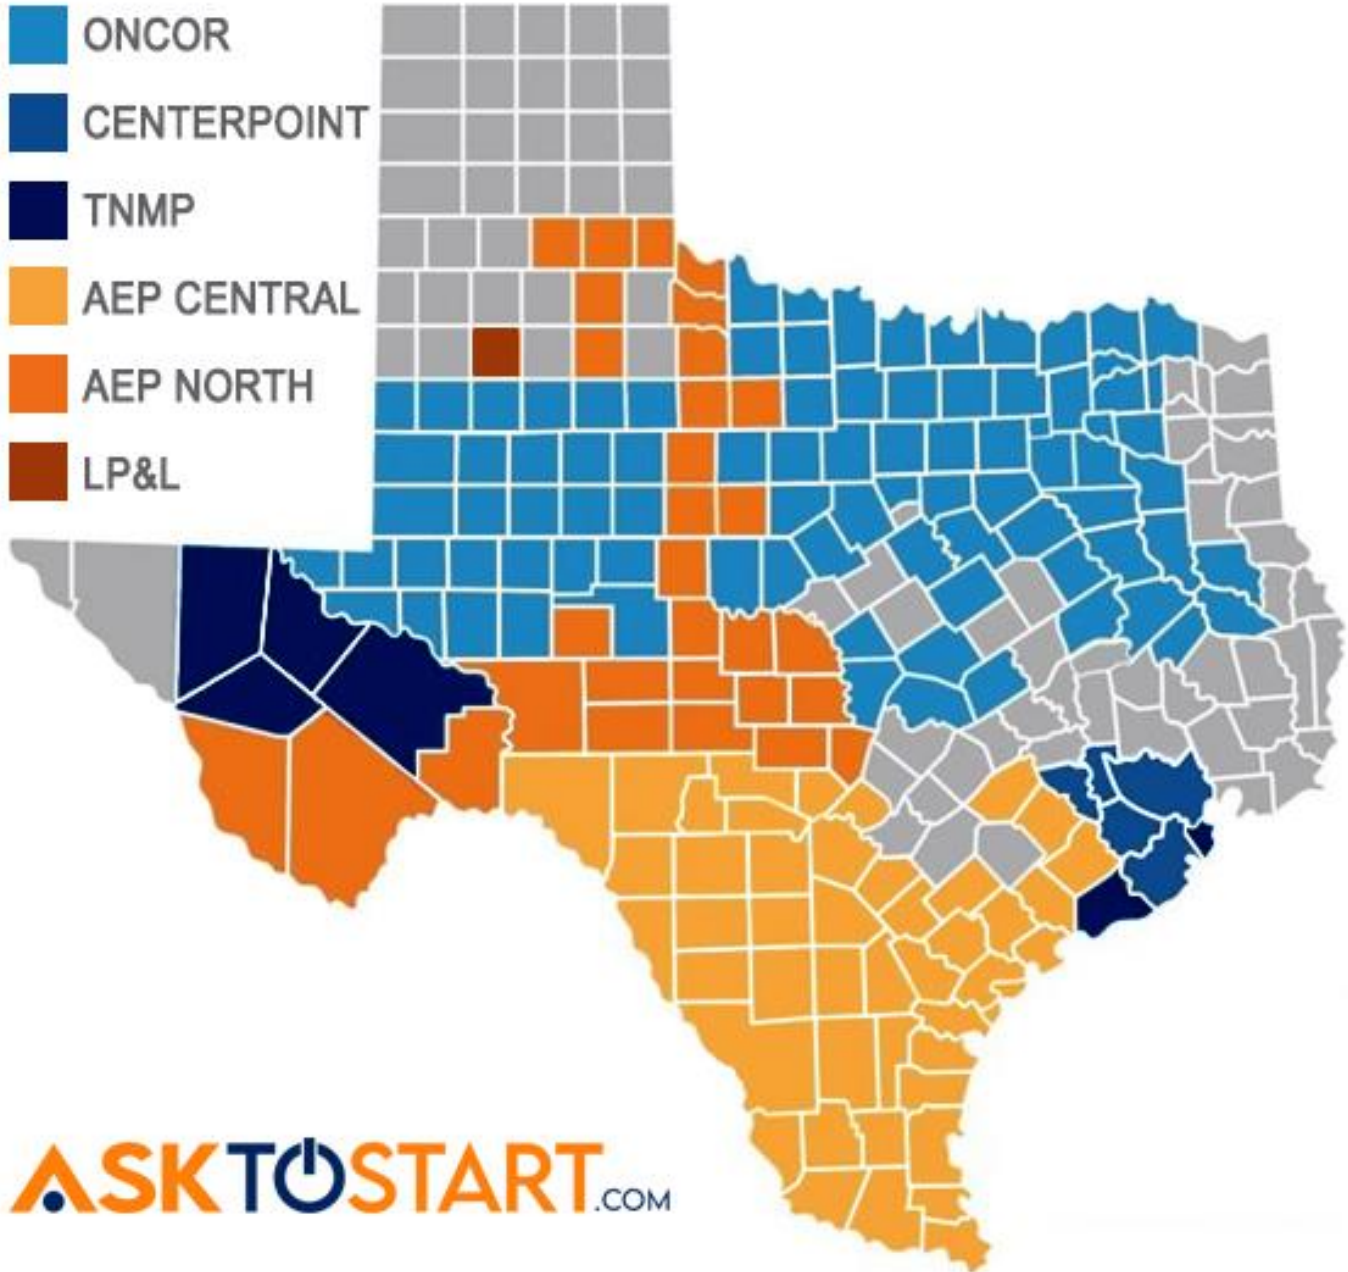

TEXAS DEREGULATION MAP

ABBOTT	AUBREY	BENJAMIN	BUFFALO GAP	CLARKSVILLE
ABILENE	AURORA	BERCLAIR	BUFFALOG	CLEAR LAKE CITY
ABRAM	AUSTIN	BEVERLY HILLS	BULLARD	CLEAR LAKE SHORE
ACKERLY	AUSTWELL	BIG LAKE	BUNKER HILL	CLEBURNE
ACME	AVIATOR	BIG SPRING	BURKBURNETT	CLEVELAND
ADDISON	AVOCA	BIG WELLS	BURKE	CLIFTON
AFTON	AZLE	BISHOP	BURKETT	CLUTE
AGUA DULCE	BACLIFF	BLACKWELL	BURLESON	CLYDE
ALAMO	BAGWELL	BLANKET	BYERS	COAHOMA
ALBANY	BAILEY	BLESSING	BYNUM	COCKRELL HILL
ALEDO	BAILEY'S PRAIRIE	BLEWETT	CADDO MILLS	COLLEYVILLE
ALICE	BAIRD	BLOOMING GROVE	CALVERT	COLLINSVILLE
ALIEF	BALCH SPRINGS	BLOOMINGTON	CAMERON	COLMESNEIL
ALLEN	BALLINGER	BLOSSOM	CAMP WOOD	COLORADO CITY
ALLEYTON	BALMORHEA	BLUE MOUND	CAMPBELL	COLUMBUS
ALMA	BANGS	BLUE RIDGE	CANEY CITY	COMANCHE
ALPINE	BANQUETTE	BLUETOWN	CANTON	COMBES
ALTA LOMA	BARDWELL	BLUFF DALE	CAPS	COMMERCE
ALTO	BARKER	BLUM	CARBON	COMO
ALTON	BARKSDALE	BOGATA	CAREY	COMSTOCK
ALVARADO	BARNHART	BOLING	CARLSBAD	CONCEPCION
ALVIN	BARRY	BONHAM	CARLTON	CONROE
ALVORD	BARSTOW	BONNEY	CARMONA	COOL
AMES	BARTLETT	BOOKER	CARRIZO SPRINGS	COOLIDGE
ANAHUAC	BAY CITY	BOOTH	CARROLLTON	COOPER
ANDREWS	BAYCLIFF	BOYD	CASHION COMMUNITY	COPELL
ANGLETON	BAYPORT	BRACKETTVILLE	CATARINA	COPPERAS COVE
ANGUS	BAYSHORE	BRADSHAW	CEDAR HILL	CORINTH
ANNA	BAYSIDE	BRADY	CEDAR PARK	CORPUS CHRISTI
ANNETTA	BAYTOWN	BRAZORIA	CELESTE	CORRIGAN
ANNOVA	BAYVIEW	BRECKENRIDGE	CELINA	CORSICANA
ANSON	BEACH CITY	BREMOND	CENTERVILLE	COTULLA
APPLEBY	BEASLEY	BRIDGE CITY	CHAMBERS RURAL	COVINGTON
ARANSAS PASS	BEAUMONT	BRIDGEPORT	CHANDLER	COVINGTON-HILL CO
ARCADIA	BEDFORD	BRONTE	CHANNELVIEW	COYANOSA
ARCHER CITY	BEEVILLE	BROOKSHIRE	CHARLOTTE	CROSBY
ARCOLA	BELCHERVILLE	BROOKSIDE VILLAGE	CHESTER	CRANDALL
ARGYLE	BELLAIRE	BROWNSBORO	CHICO	CRANE
ARLINGTON	BELLEVUE	BROWNSVILLE	CHILDRESS	CRAWFORD
ARP	BELLMEAD	BROWNWOOD	CHILLICOTHE	CRESSON
ARROYO CITY	BELLS	BRUCEVILLE	CHIRENO	CROCKETT
ASHERTON	BELLVILLE	BRUCEVILLE-EDDY	CHRISTINE	CROSBY
ASPERMONT	BELMONT	BRUNI	CHRISTOVAL	CROSS CUT
ATASCOCITA	BELTON	BRYSON	CISCO	CROSS PLAINS
ATHENS	BENAVIDEZ	BUCKHOLTS	CLARENDON	CROSS ROADS
ATLANTA	BENBROOK	BUFFALO	CLARK	CROWELL